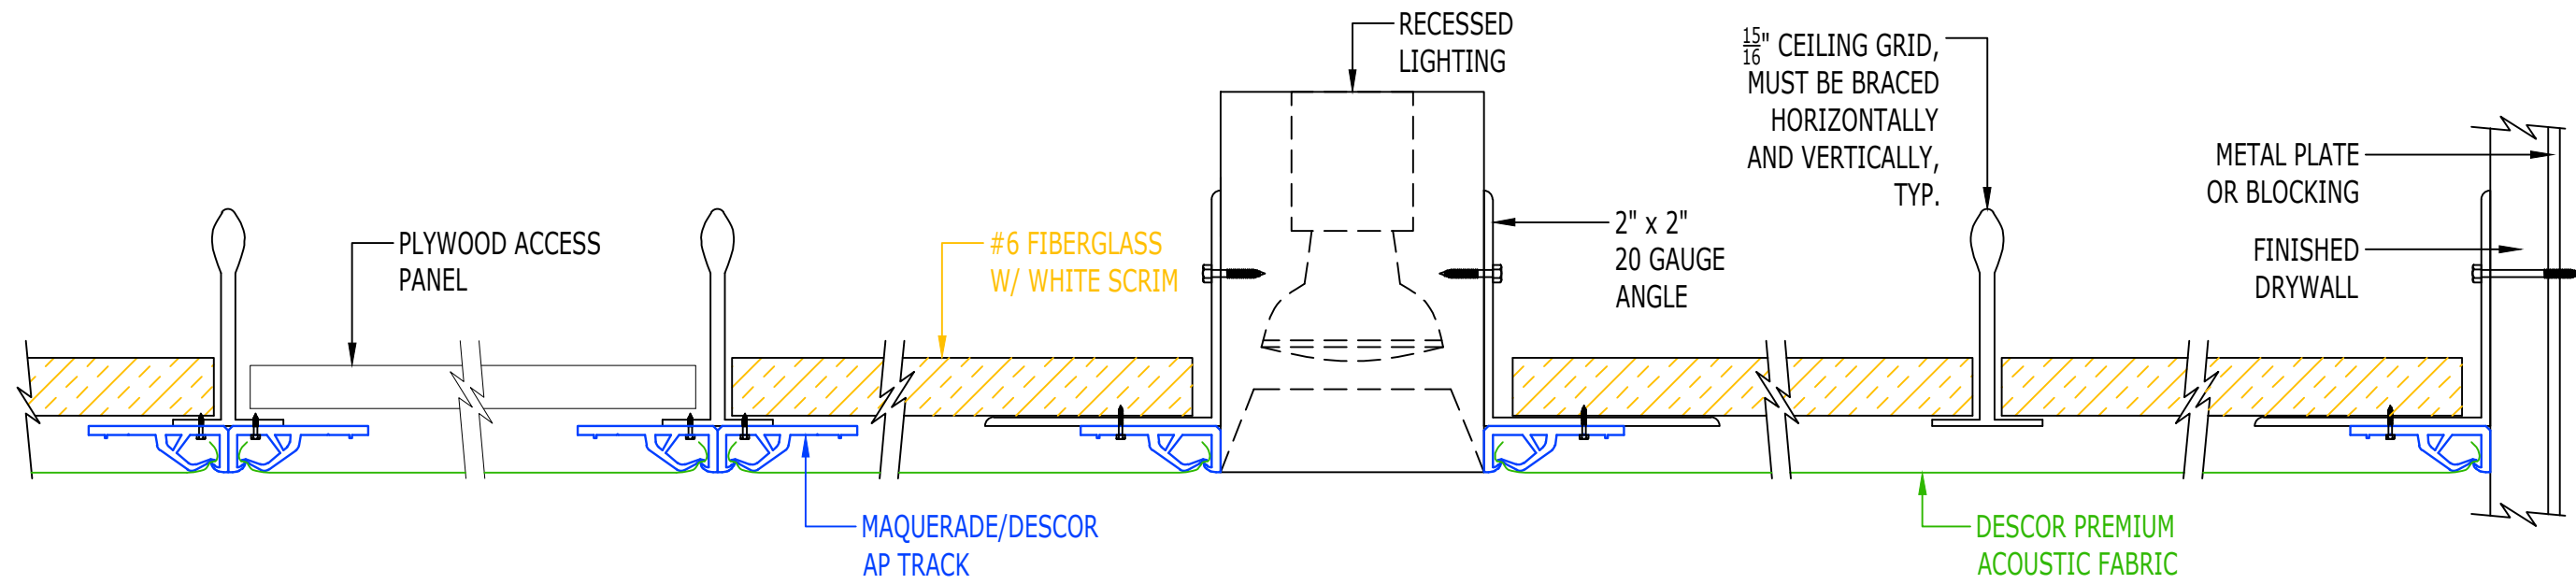

*FOR THIS INSTALLATION, FIBERGLASS WITH WHITE SCRIM IS RECOMMENDED.

*PLEASE SEE MBI MASQUERADE DESCOR TECHNICAL ASSEMBLY INSTRUCTIONS

MBI Products Company, Inc.
801 Bond Street
Elyria, Ohio 44035
Telephone: (440) 322-6500
Fax: (440) 322-1900
Website: www.mbiproducts.com

Sheet Description:
**MBI Masquerade DESCOR
Installed with Ceiling Grid
Detail**

Drawn By: CPB
Checked By: -
Approved By: -

MBI Products Company, Inc.
Date: 5/19/20
Scale: NA
Drawing Ref: None
Drawing:
SW-09