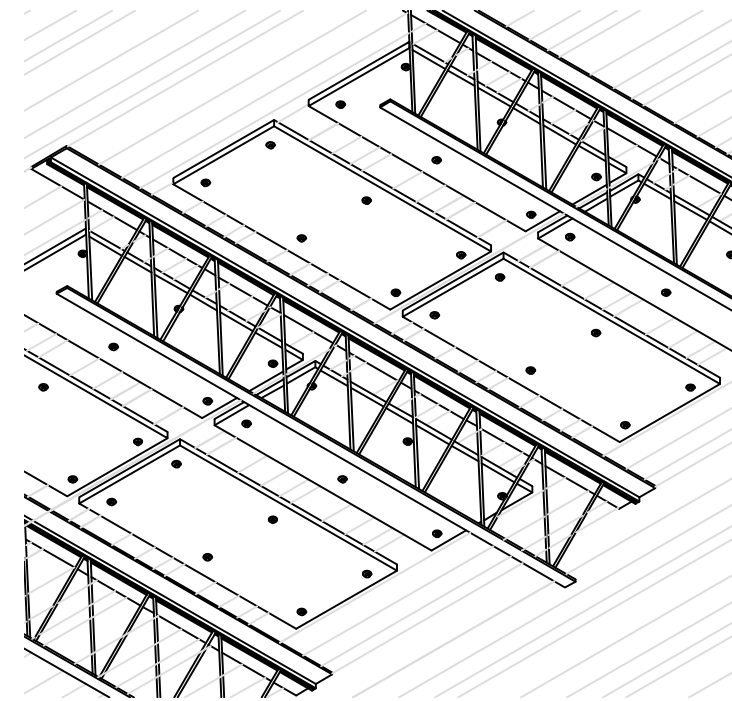

6 VIEW FROM BELOW
SCALE: NA

Sheet Description:
**Roof Deck Attach w Washer Plates
Polyester Board Panels
Detail**

Drawn By: CPB
Checked By: -
Approved By: -

MBI Products Company, Inc.
Date: 9/17/20
Scale: NA
Drawing Ref: None

Drawing:
PB-01