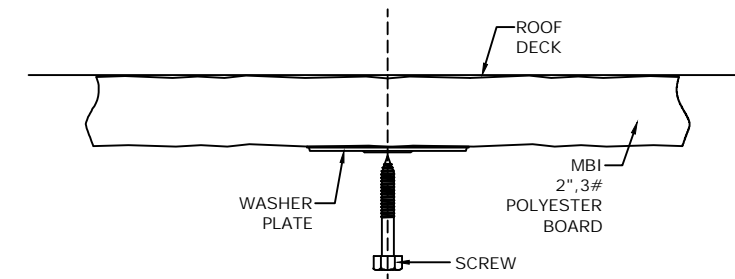

3 2", 3# POLYESTER BOARD - DIRECT ATTACHMENT DETAIL
SCALE: NA