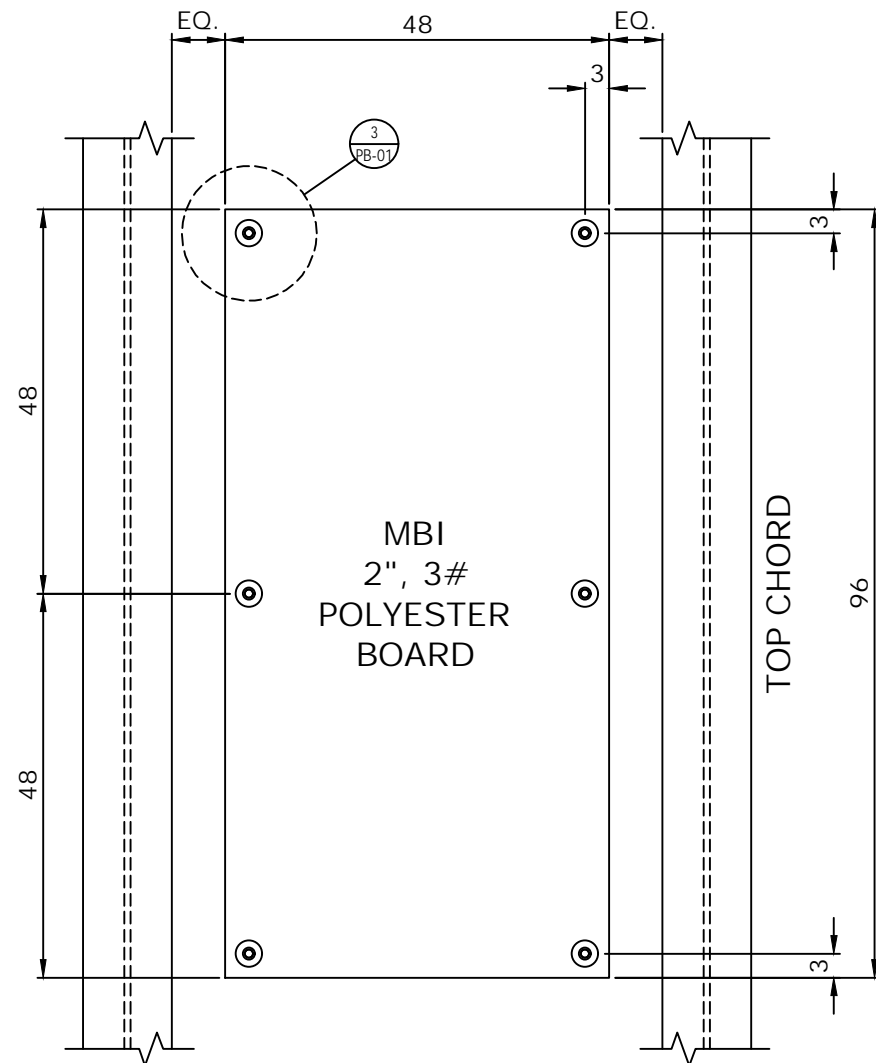

5 2", 3# POLYESTER BOARD - DIRECT ATTACHMENT DETAIL
SCALE: NA