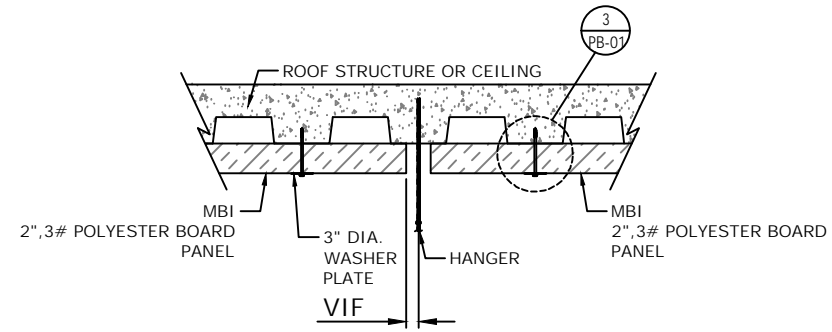

2 2", 3# POLYESTER BOARD - ROOF DECK ATTACHMENT ELEVATION
SCALE: NA