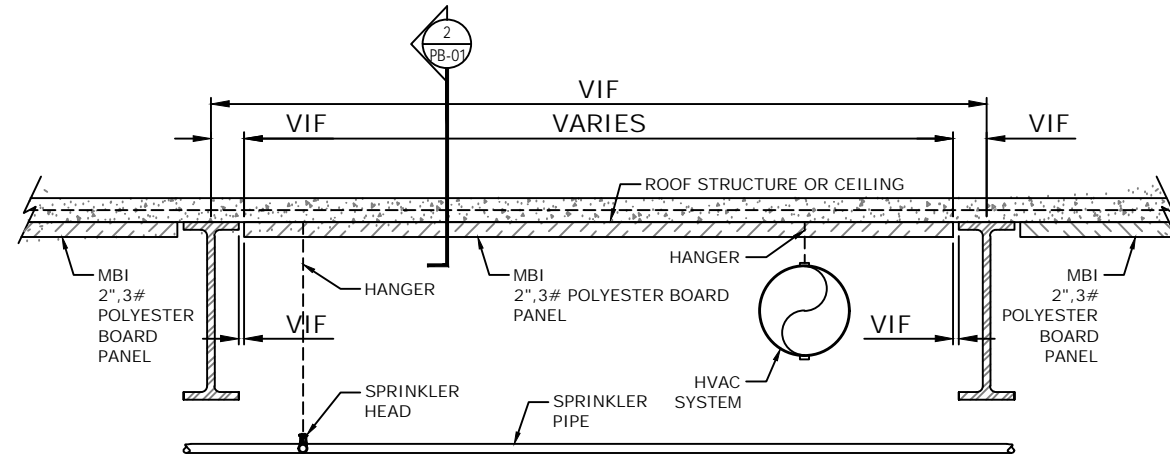

1 2", 3# POLYESTER BOARD - ROOF DECK ATTACHMENT ELEVATION
SCALE: NA